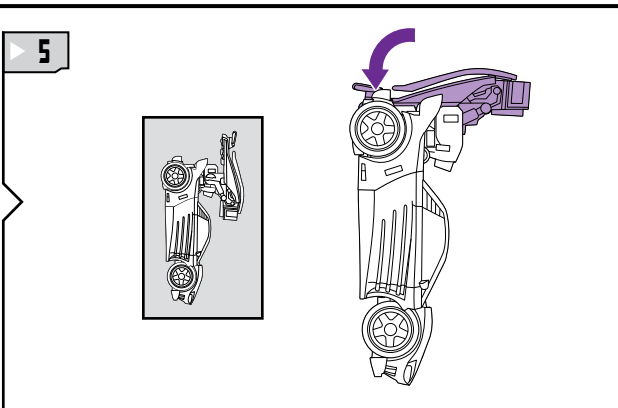

TRANSFORMERS

REVENGE OF THE FALLEN™

AGES 5+
94042/83974 Asst.

BRAKEDOWN
DECEPTICON®

TRANSFORMERS.COM

NOTE: Some parts are made to detach if excessive force is applied and are designed to be reattached if separation occurs. Adult supervision may be necessary for younger children.

CHANGING TO VEHICLE

REVERSE ORDER OF INSTRUCTIONS TO CONVERT BACK TO ROBOT.