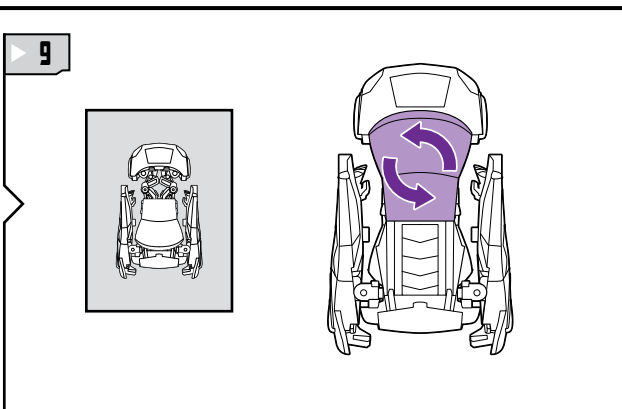

CHANGING TO VEHICLE

REVERSE ORDER OF INSTRUCTIONS TO CONVERT BACK TO ROBOT.