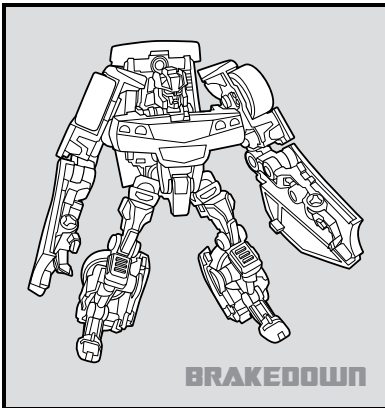

TRANSFORMERS

REVENGE OF THE FALLEN™

AGES 5+
94042/83974 Asst.

BRAKEDOWN
DECEPTICON®

TRANSFORMERS.COM

NOTE: Some parts are made to detach if excessive force is applied and are designed to be reattached if separation occurs. Adult supervision may be necessary for younger children.

CHANGING TO VEHICLE

REVERSE ORDER OF INSTRUCTIONS TO CONVERT BACK TO ROBOT.